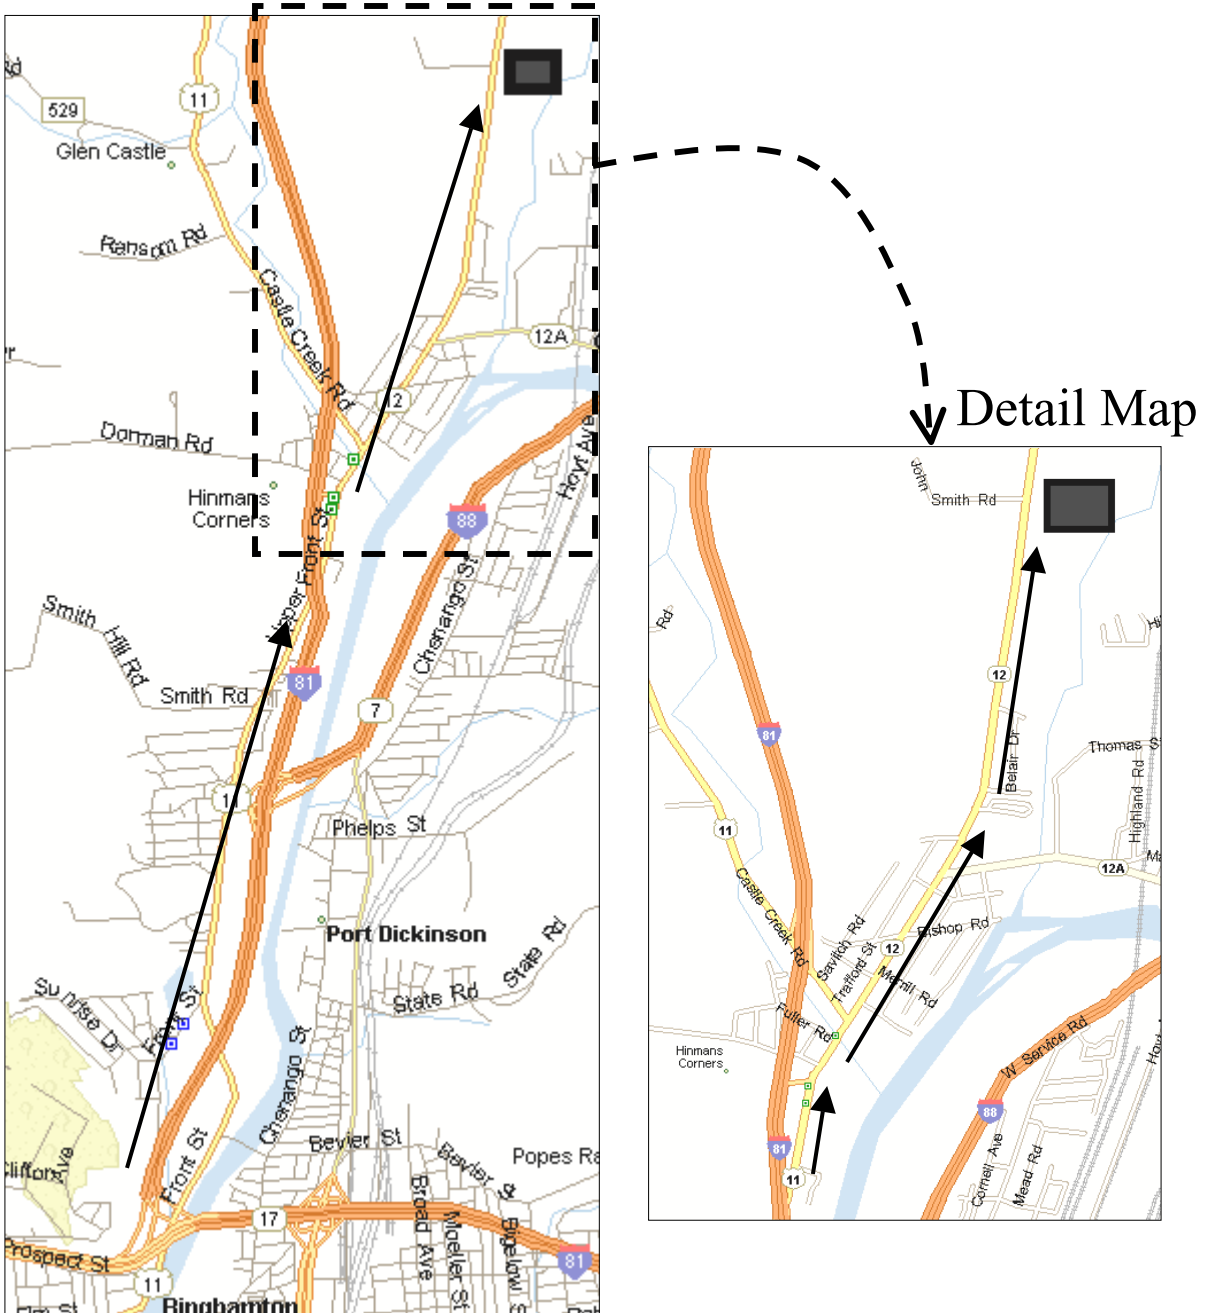

Map to Central Baptist, Binghamton

From the I-81/SR 17 Split, take I-81 North to Exit 6. Take a Right Turn onto Upper Front Street. Central will be on your Right after approx. 2 ¼ miles.

Central Baptist
1606 Upper Front Street
Binghamton, NY 13901
(607) 648-5662